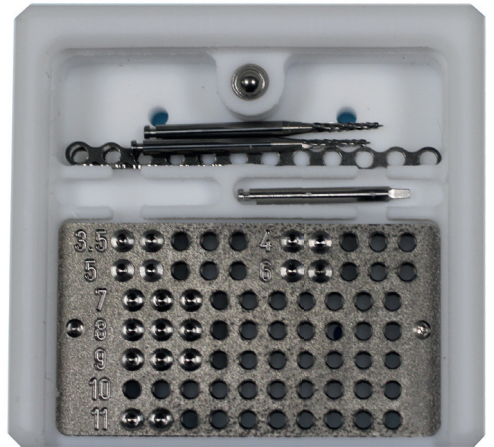

FAST SYSTEM TLB

Screw Guided Bone Regeneration system

FAST box

Ø 2mm titanium screws and mesh for ROG

INSTRUMENTS

Kelly
Forceps

Screw
Tweezers

Screwdriver
Handle

TOOLS

Blade

Drill

MESHS

23 holes

12 holes

5 holes

SCREWS

Mesh threaded
for locking screws

Screw Ø 2mm

Lengths:

3.5 mm, 4 mm, 5 mm,
6 mm, 7 mm, 8 mm,
9 mm, 11 mm